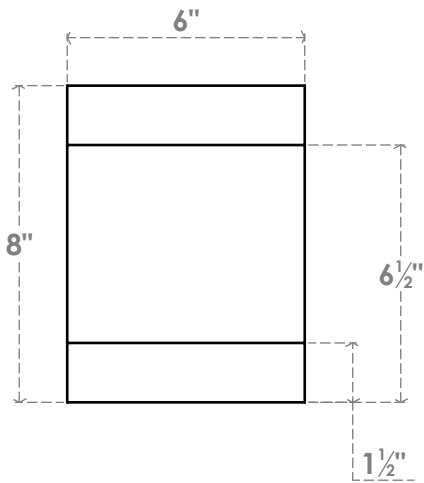

RFTP06X08X24NEW

6"W X 8"H X 24"L NEWPORT ARCHITECTURAL GRADE PVC RAFTER TAIL

SIDE PROFILE

FRONT PROFILE

ISOMETRIC

EKENA MILLWORK
 2300 WEST MAIN ST.
 CLARKSVILLE, TX 75426
 TOLL FREE: 866-607-0453
 WWW.EKENAMILLWORK.COM