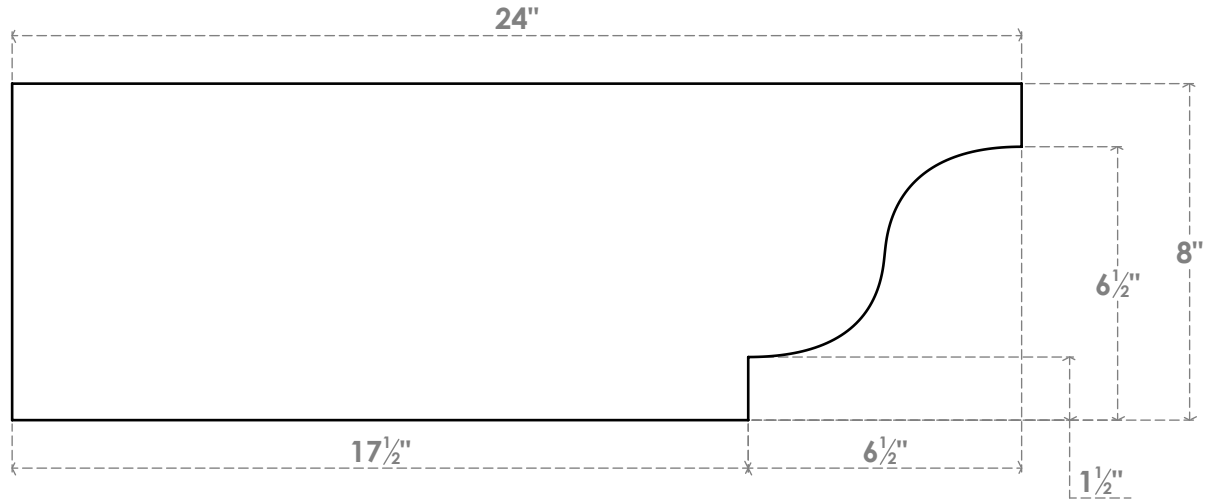

RFTP06X08X24NEW

6"W X 8"H X 24"L NEWPORT ARCHITECTURAL GRADE PVC RAFTER TAIL

SIDE PROFILE

FRONT PROFILE

ISOMETRIC

EKENA MILLWORK
 2300 WEST MAIN ST.
 CLARKSVILLE, TX 75426
 TOLL FREE: 866-607-0453
 WWW.EKENAMILLWORK.COM